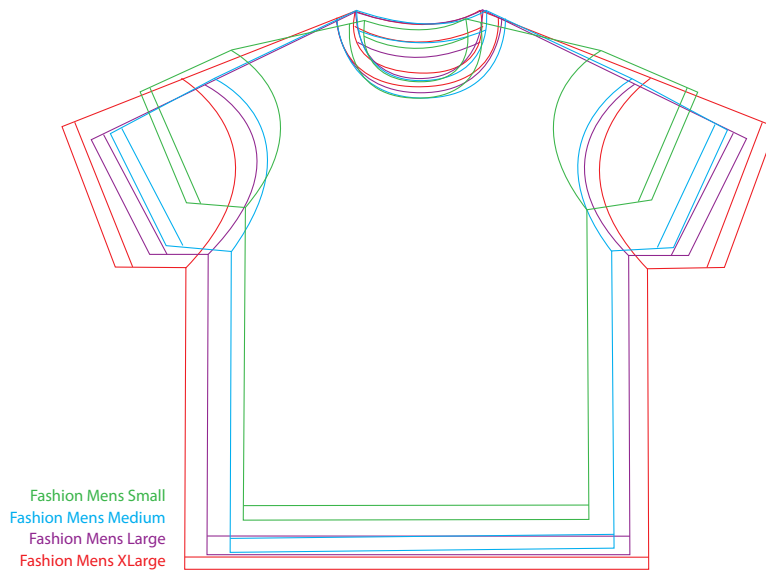

Standard Adult Tees

Fashion Cut Adult Tees

Tees are scaled to 10% of actual size