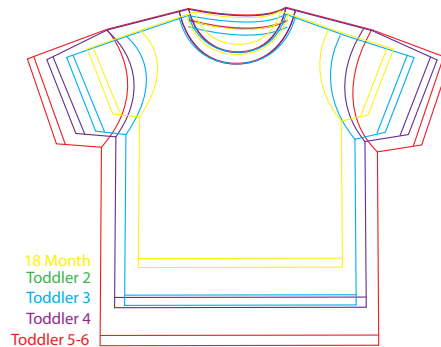

Standard Youth Tees

Gildan Toddler Tees

Rabbit Skins Toddler Tees

Tees are scaled to 10% of actual size